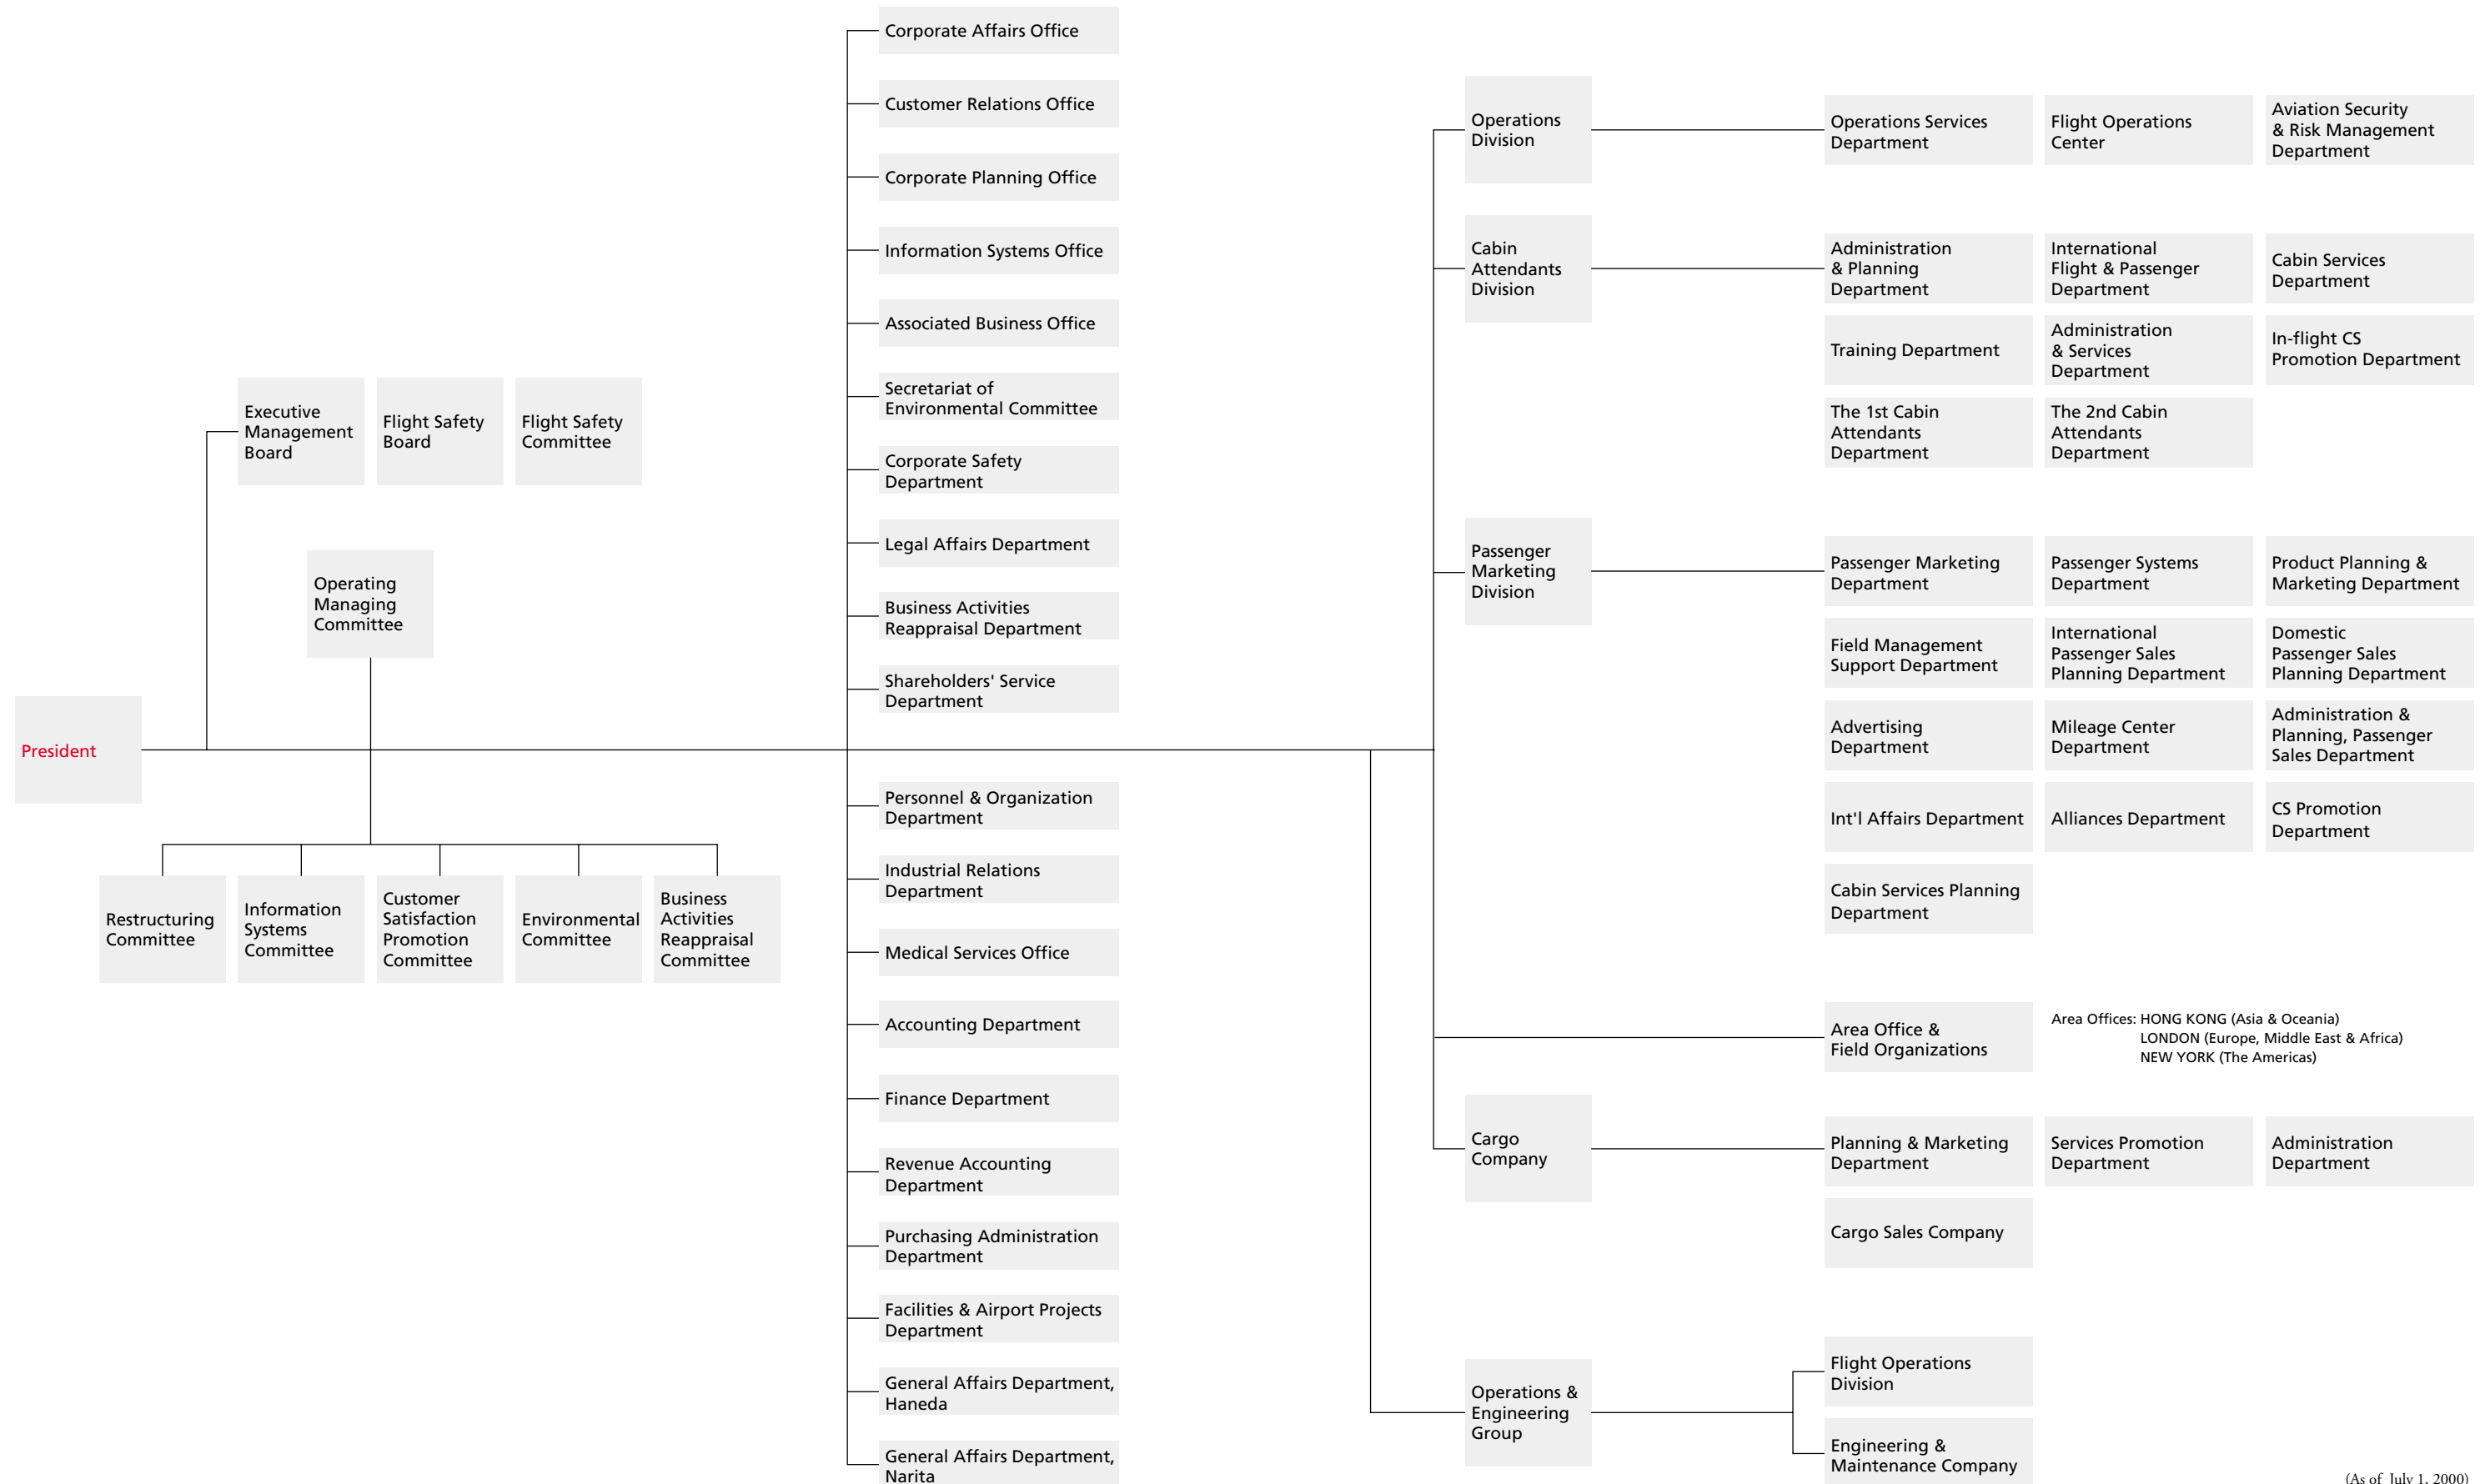

Corporate Organization

Japan Airlines Company, Ltd.

(As of July 1, 2000)